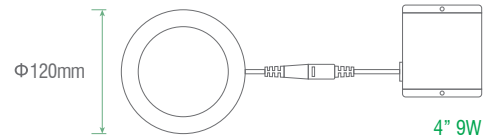

Additional Info

- White finish

Ultra Thin

Accessories

- Round mounting plate for 4" and 6"

Replaces

- 9W/12W replaces 60W Halogen

PRODUCT CODE	DESCRIPTION	WATTS	LUMENS	CCT(K)	VOLT	LIFE HOURS	DIM.	M.O.L. (MM)	CUT-OUT SIZE (MM)	CASE QTY.	ES/DLC LISTING
RSD009CX0130K	4" Ultra-thin Downlight Round 9w, 3000k, 2nd Gen., DIM	9W	650	3000K	120V	25,000	Y	120 x 27	104	18	
RSD009CX0140K	4" Ultra-thin Downlight Round 9w, 4000k, 2nd Gen., DIM	9W	650	4000K	120V	25,000	Y	120 x 27	104	18	
RSD009CX0150K	4" Ultra-thin Downlight Round 9w, 5000k, 2nd Gen., DIM	9W	650	5000K	120V	25,000	Y	120 x 27	104	18	
RSD012CX0130K	6" Ultra-thin Downlight Round 12w, 3000k, 2nd Gen., DIM	12W	800	3000K	120V	25,000	Y	171 x 27	154	18	
RSD012CX0140K	6" Ultra-thin Downlight Round 12w, 4000k, 2nd Gen., DIM	12W	800	4000K	120V	25,000	Y	171 x 27	154	18	
RSD012CX0150K	6" Ultra-thin Downlight Round 12w, 5000k, 2nd Gen., DIM	12W	800	5000K	120V	25,000	Y	171 x 27	154	18	
OPTIONAL ACCESSORIES											
URP4: 4-1/4"	Round mounting plate for 4" Slim Downlight										
URP6: 6-1/4"	Round mounting plate for 6" Slim Downlight										
Beam Angle: 110°	Body Material: Aluminum	Working Temp.: -20°C~+40°C				Location Type: Indoor, Dry or Damp					
Color Rendering Index (CRI): >80	Power Factor (PF): 0.9	Ingress Protection (IP): 20				Wire length: 0.35m