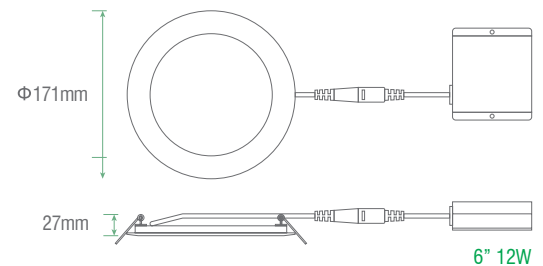

Additional Info

- White finish

Ultra Thin

Accessories

- Round mounting plate for 4" and 6"

Replaces

- 9W/12W replaces 60W Halogen

PRODUCT CODE	DESCRIPTION	WATTS	LUMENS	CCT(K)	VOLT	LIFE HOURS	DIM.	M.O.L. (MM)	CUT-OUT SIZE (MM)	CASE QTY.	ES/DLC LISTING
RSD009CX0130K	4" Ultra-thin Downlight Round 9w, 3000k, 2nd Gen., DIM	9W	650	3000K	120V	25,000	Y	120 x 27	104	18	
RSD009CX0140K	4" Ultra-thin Downlight Round 9w, 4000k, 2nd Gen., DIM	9W	650	4000K	120V	25,000	Y	120 x 27	104	18	
RSD009CX0150K	4" Ultra-thin Downlight Round 9w, 5000k, 2nd Gen., DIM	9W	650	5000K	120V	25,000	Y	120 x 27	104	18	
RSD012CX0130K	6" Ultra-thin Downlight Round 12w, 3000k, 2nd Gen., DIM	12W	800	3000K	120V	25,000	Y	171 x 27	154	18	
RSD012CX0140K	6" Ultra-thin Downlight Round 12w, 4000k, 2nd Gen., DIM	12W	800	4000K	120V	25,000	Y	171 x 27	154	18	
RSD012CX0150K	6" Ultra-thin Downlight Round 12w, 5000k, 2nd Gen., DIM	12W	800	5000K	120V	25,000	Y	171 x 27	154	18	
OPTIONAL ACCESSORIES											
URP4: 4-1/4"	Round mounting plate for 4" Slim Downlight										
URP6: 6-1/4"	Round mounting plate for 6" Slim Downlight										
Beam Angle: 110°	Body Material: Aluminum	Working Temp.: -20°C~+40°C				Location Type: Indoor, Dry or Damp					
Color Rendering Index (CRI): >80	Power Factor (PF): 0.9	Ingress Protection (IP): 20				Wire length: 0.35m